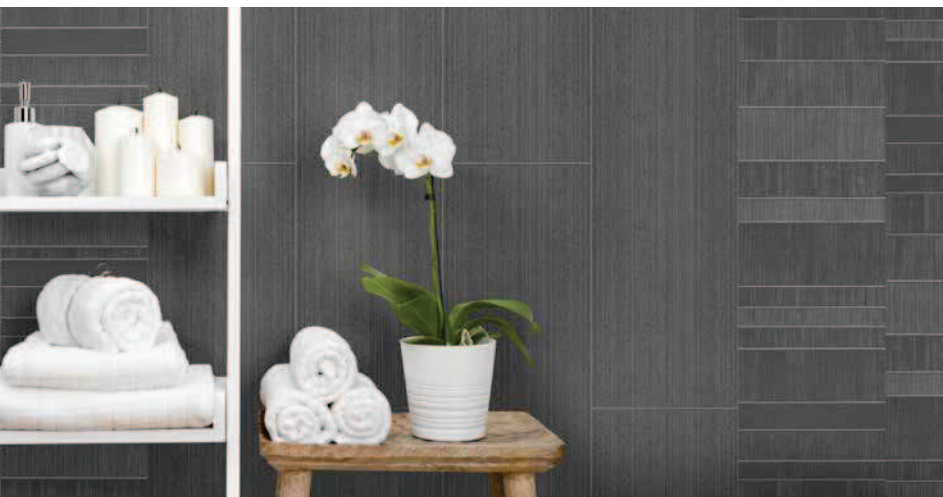

Traditional Look, Modern Design

High quality, stylish and versatile, our panels are designed to create the look and feel of natural marble, stone, brick and timber, providing a striking, seamless finish that is an easy to clean alternative to paint, wallpaper and tiles.

The wide range of colours and effects, from natural to more contemporary designs, means there is an option to suit any home.

Motivo Modern Silver Decor Tiles
& Motivo Modern Graphite Decor Tiles