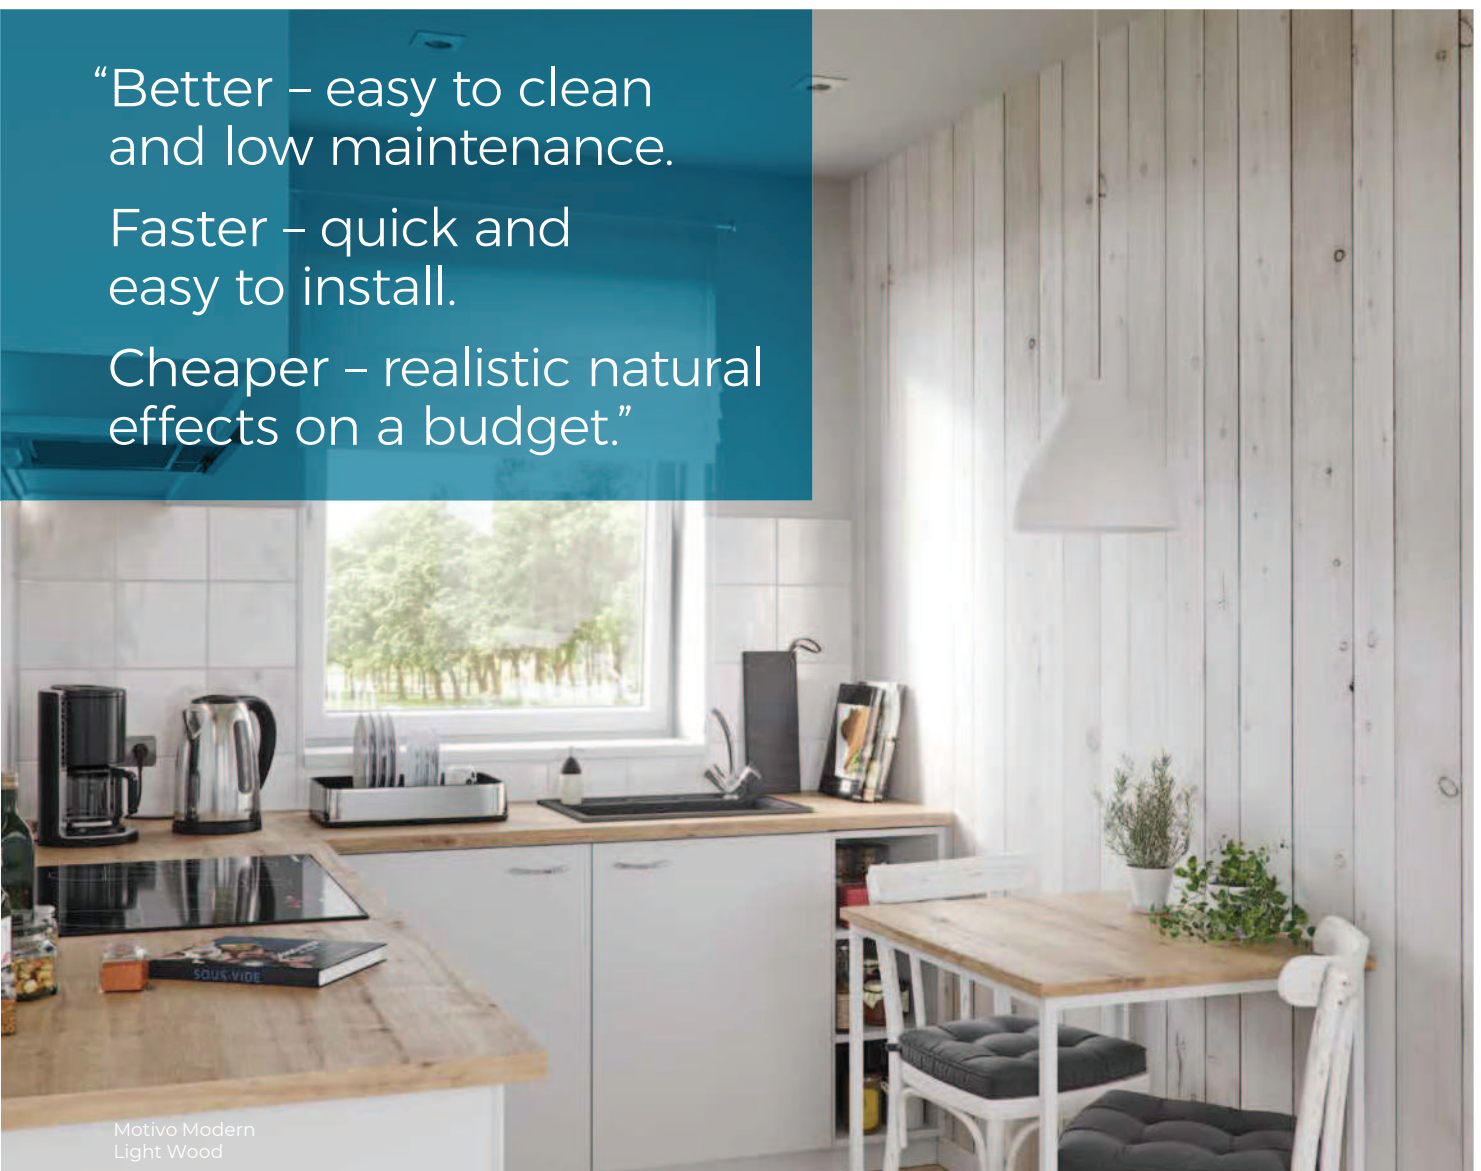

Quick & Easy Installation

On average it is at least 50% faster and cheaper to install our wall and ceiling panels than it is traditional tiles, and our panels do not require specialist fitting as there is no need for grouting.

If walls are dry, clean and flat, then very little preparation is required before installation. Our panels can even be installed over existing tiles.

Trims and corners are available to compliment the range, completing the look and providing a professional finish.

“Better – easy to clean and low maintenance.

Faster – quick and easy to install.

Cheaper – realistic natural effects on a budget.”