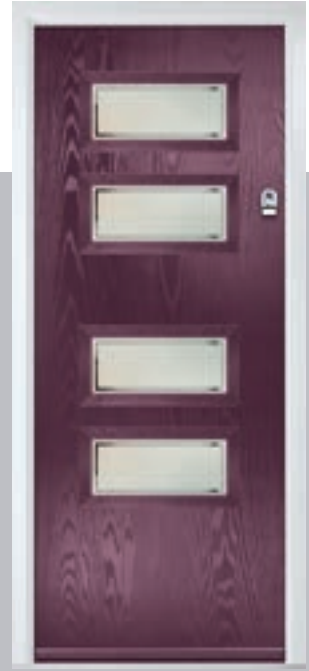

Door Colour: Mulberry

Door Glass: Victorian Border

Copenhagen Option