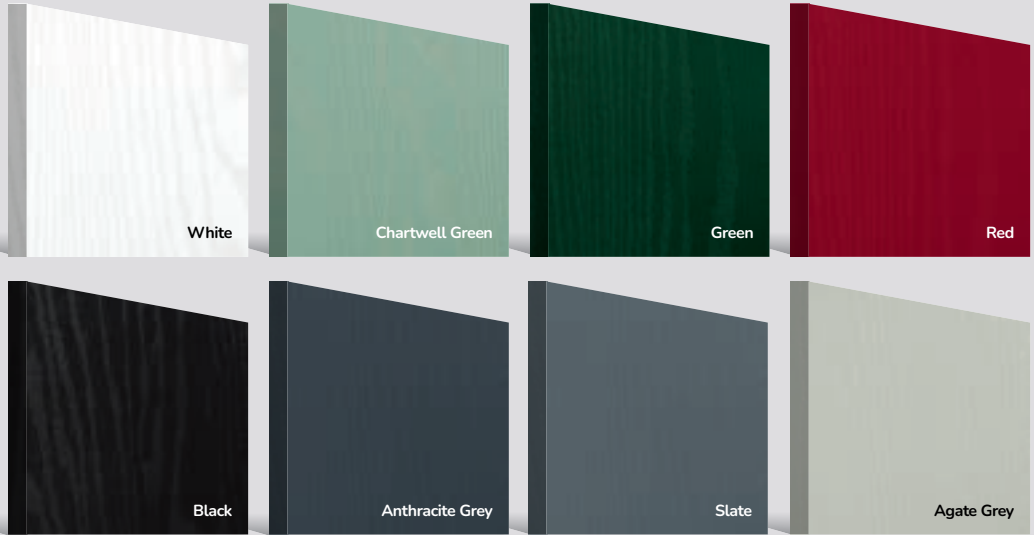

Links Square
Page 75

Links Oakmont
Page 76

Links Copenhagen
Page 76

Links Augusta
Page 77

Links Augusta Long
Page 78

Door Colour: Agate Grey | Door Glass: Victorian Border

Standard Colours

A range of 9 external colours with white interior as standard. Coloured both sides is a cost option.

Premium Colours

Our range of 38 premium colours finished in a Semi-Matt, Satin or Semi-Gloss sheen dependent upon colour.

*Some RAL colours containing luminous elements are unavailable

PAiNT allows us to colour match anything

Yes. Anything.

With our high-performance paint technology we can offer any colour door you desire.

PATiNA

An exciting range of 6 patina colours are available exclusively on the Monza II, Eaton, Knightsbridge, Tatton, Gleneagles, Oulton, Grove and Kings door styles.