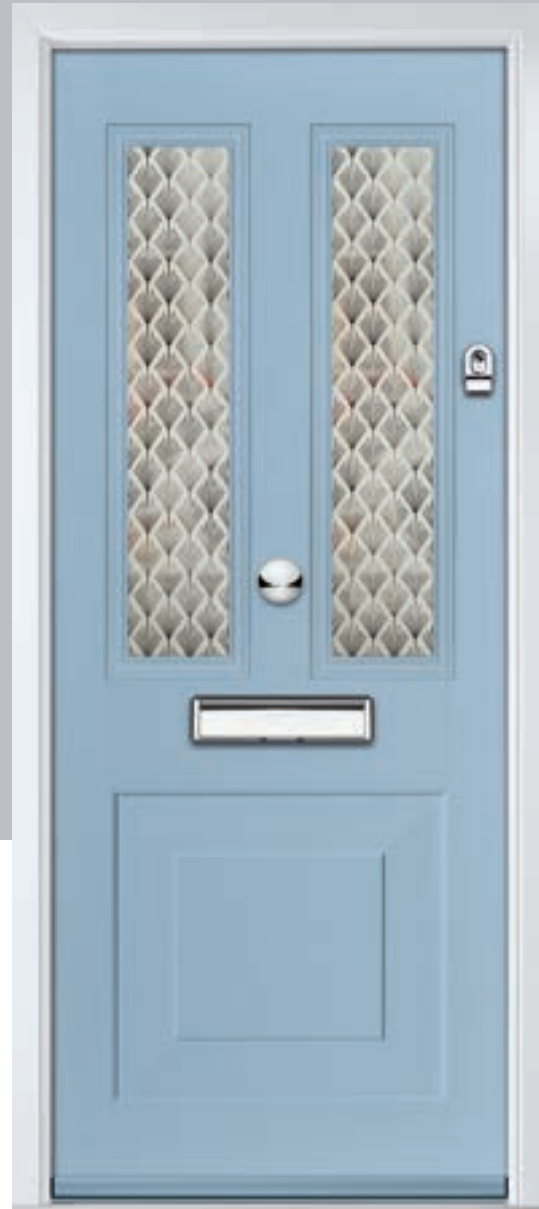

Door Colour: Cotswold
Door Glass: Empire
KBridge Option