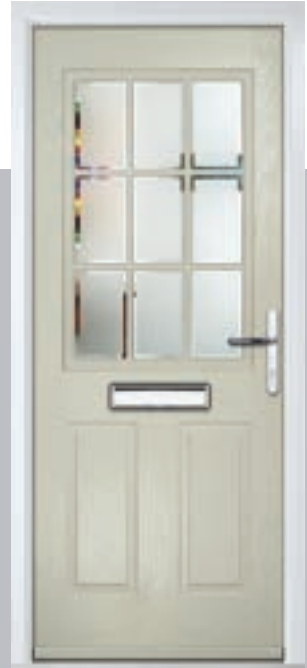

Door Colour: Clay

Door Glass: Optimal

9Grid
Option

TRADITIONAL

ORIGINAL®
Trending
Colours