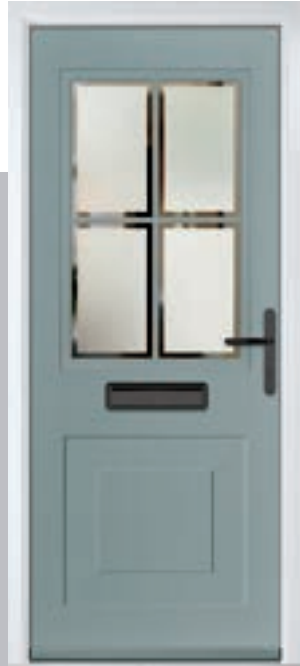

Door Colour: Silver Grey

Tatton
4Grid

Door Glass: Optimal

TRADITIONAL