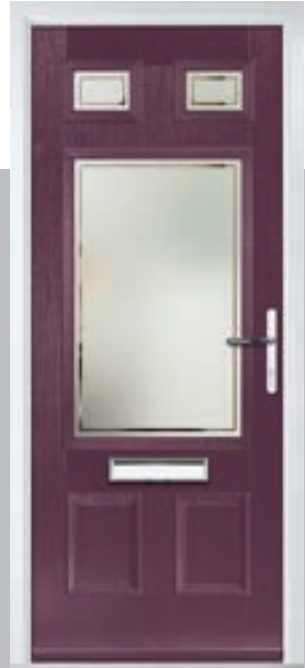

CONTEMPORARY

ORIGINAL®
Trending
Colours