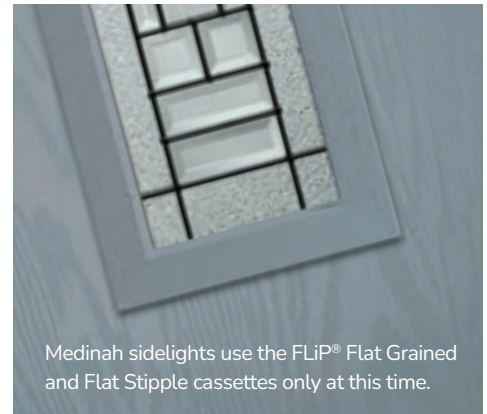

Medinah sidelights use the FLiP® Flat Grained and Flat Stipple cassettes only at this time.