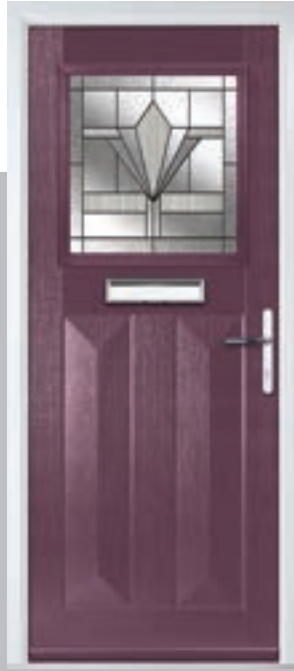

Door Colour: Mulberry

Door Glass: Casino