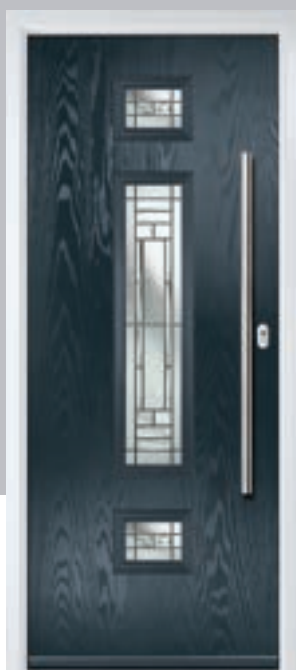

Door Colour: Anthracite Grey
Door Glass: Louisiana