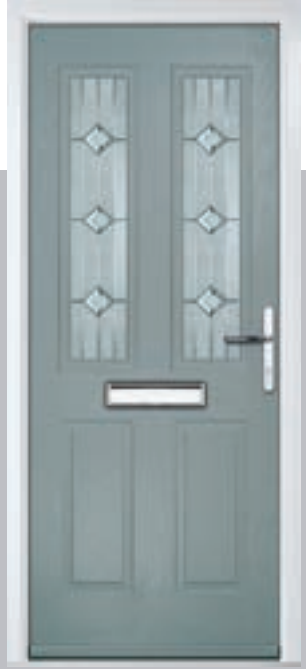

Door Colour: Silver Grey

Door Glass: Tranquility Zinc

TRADITIONAL