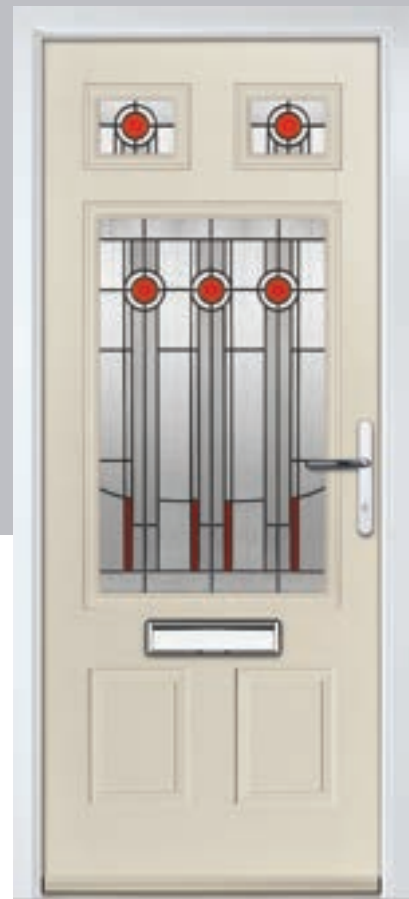

Stormy Seas

Mulberry

Door Colour: **White**

Door Glass: **Graphite**

Door Colour: Clotted Cream

Door Glass: Metropolis