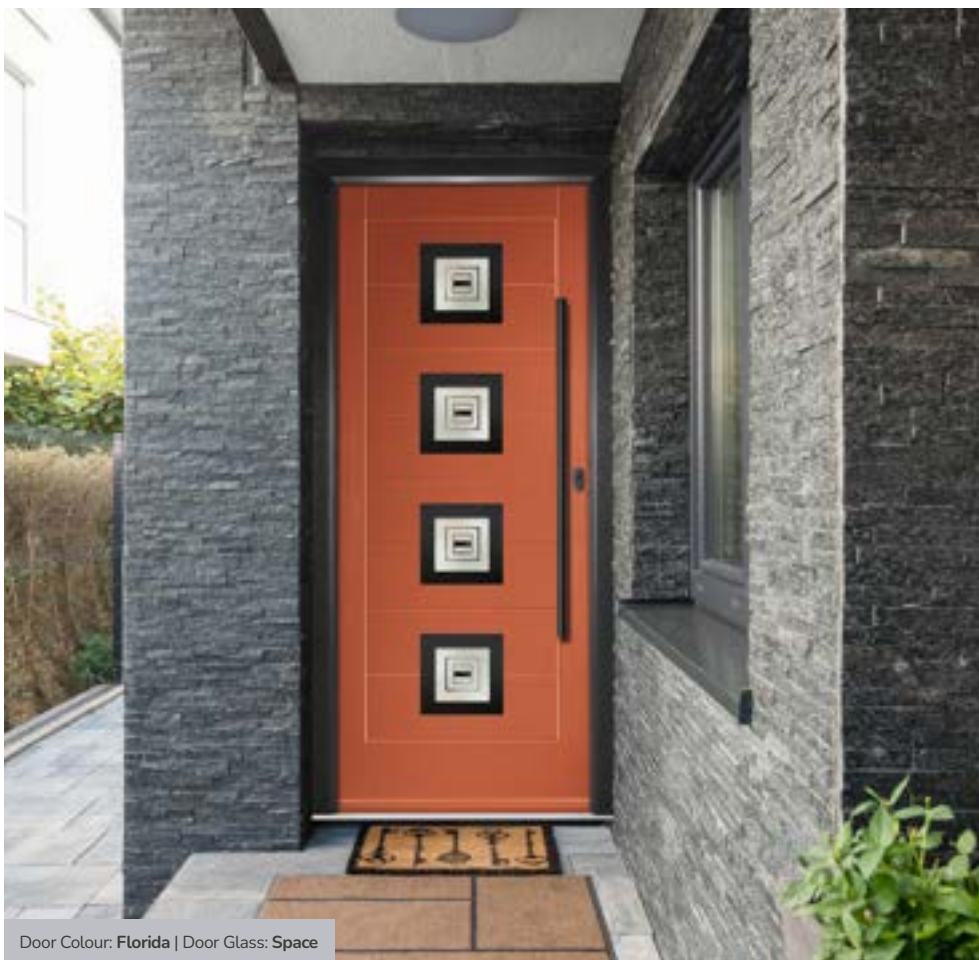

Monza II Inox Nice

The epitome of modern, the combination of the Monza II slab and Inox cassettes in the Nice design creates something fresh and intriguing.

Door Colour: Florida | Door Glass: Space