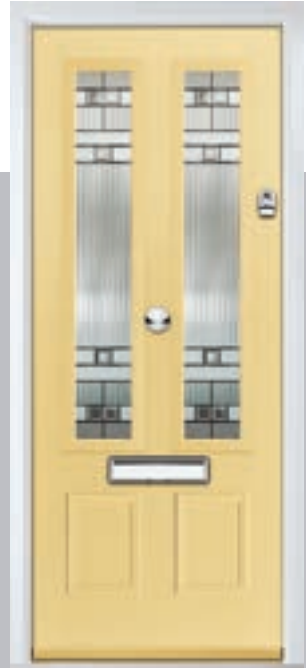

Door Colour: **Citrine**

Door Glass: **Skyscraper**

CONTEMPORARY

I GRAINED CONTEMPORARY DOORS

Oulton

A popular style that's been given a refresh with two long panels that combine traditional styles with contemporary.