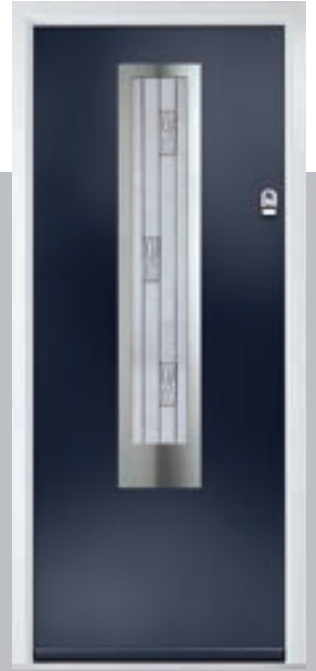

DESIGNER

I LINKS DESIGNER DOORS

Links Augusta

With its simple, slim glazed panel and parallel pull handle, the Links Augusta has a clean modern style.