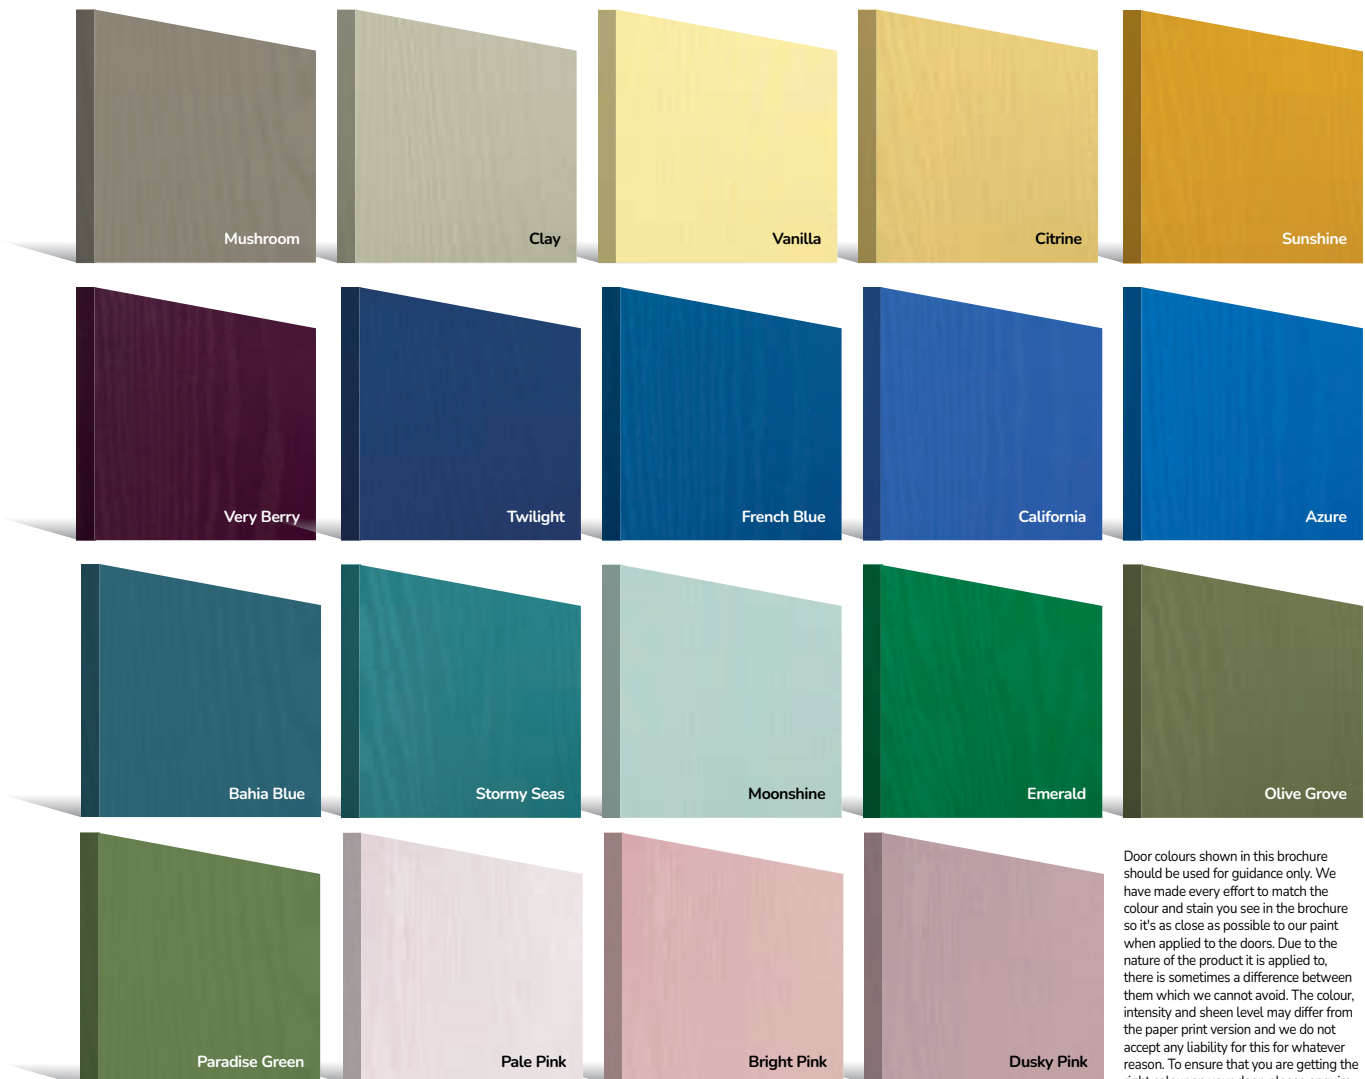

Links Square
Page 75

Links Oakmont
Page 76

Links Copenhagen
Page 76

Links Augusta
Page 77

Links Augusta Long
Page 78

Door Colour: Agate Grey | Door Glass: Victorian Border

Standard Colours

A range of 9 external colours with white interior as standard. Coloured both sides is a cost option.

Premium Colours

Our range of 38 premium colours finished in a Semi-Matt, Satin or Semi-Gloss sheen dependent upon colour.

*Some RAL colours containing luminous elements are unavailable

PAiNT allows us to colour match anything

Yes. Anything.

With our high-performance paint technology we can offer any colour door you desire.

PATiNA

An exciting range of 6 patina colours are available exclusively on the Monza II, Eaton, Knightsbridge, Tatton, Gleneagles, Oulton, Grove and Kings door styles.