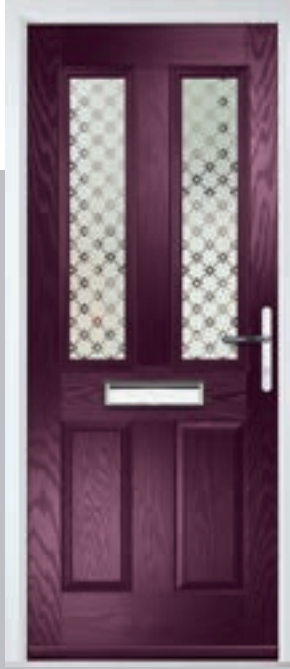

Door Colour: Very Berry

Door Glass: Belgravia