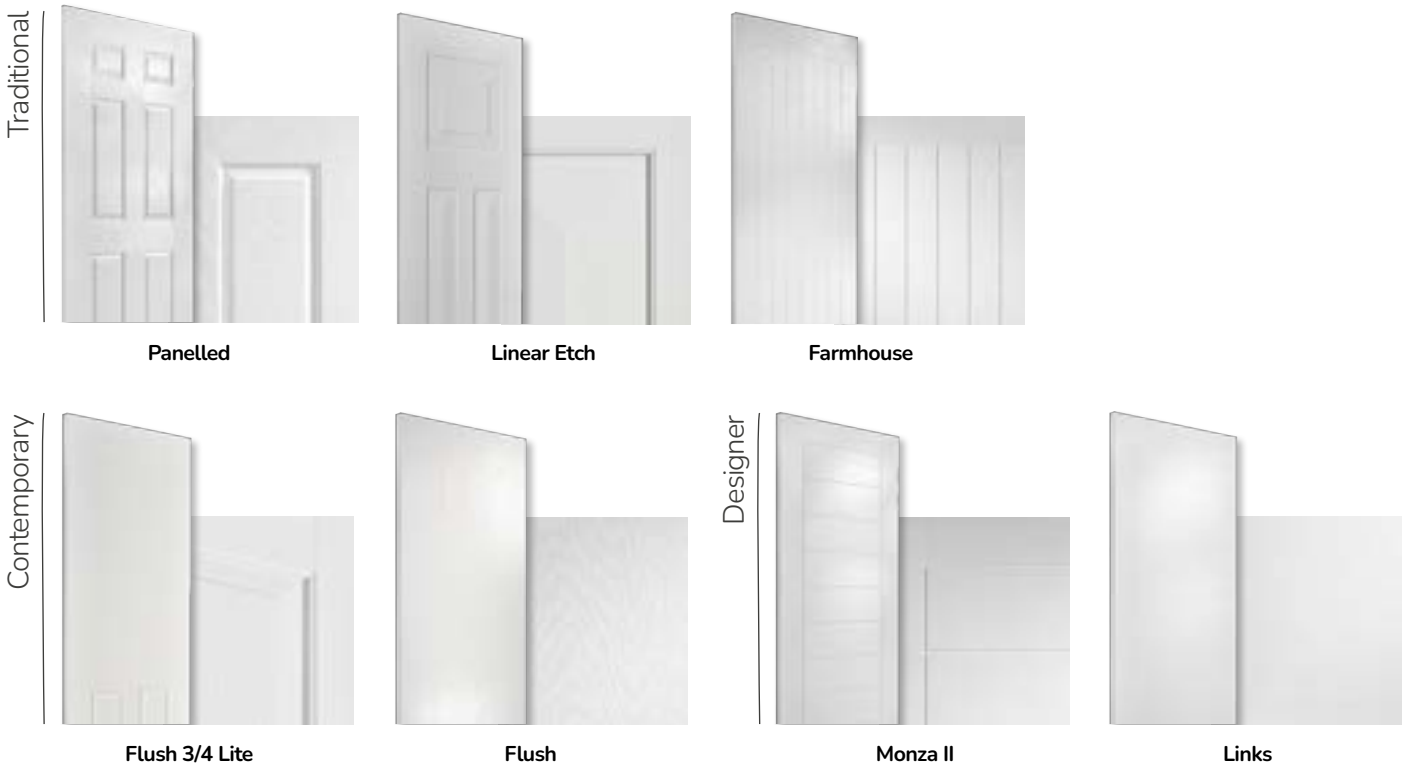

Door Finishes

The ORIGINAL® composite door is the minimal-maintenance alternative to traditional door materials. It has reinforced GRP skins, finished in either woodgrain or an exclusive smooth/etched finish that perfectly matches aluminium and delivers kerb appeal for any property. The ORIGINAL® door outperforms other market alternatives with outstanding thermal performance. Inside, the PU foam core reduces heat loss and is encased by an LVL (Laminated Veneer Lumber) subframe to provide strength and rigidity. The door protects the home from the elements and will have minimal thermal expansion and contraction rates under extreme temperature variations which is perfectly normal.

Exclusive Glazing Cassettes

The ORIGINAL® Composite door range uses FLiP®, an exclusive glazing cassette system with revolutionary Foam in Place technology. We also offer the unique Inox™ cassette system finished in stainless steel or black matt finish.

FiP® Technology

The pre-applied foam in place technology creates a superior seal that prevents any water ingress. FLiP® achieved over 1000pa through the glazing aperture during weather testing.