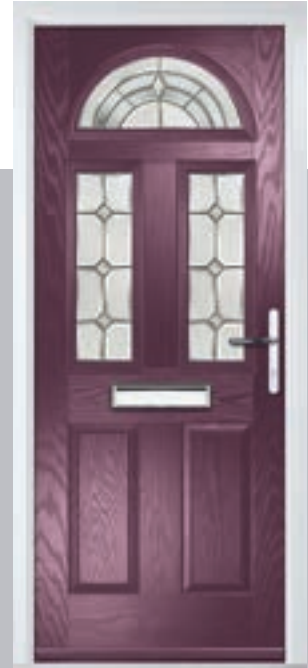

Door Colour: Mulberry

Door Glass: Impression

TRADITIONAL

ORIGINAL®
Trending
Colours