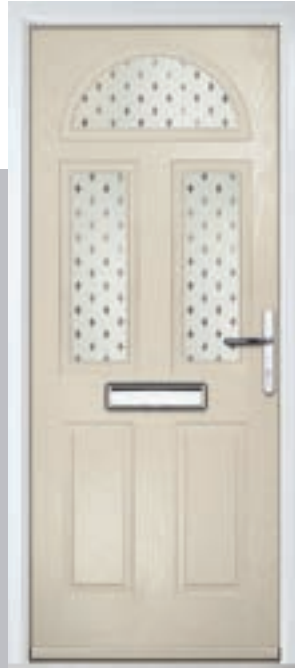

Doorstyle Options

Riviera

Portrush

Sunburst

Door Colour: Nimbus

Door Glass: Prestige

Door Colour: Clotted Cream

Door Glass: Stardrop