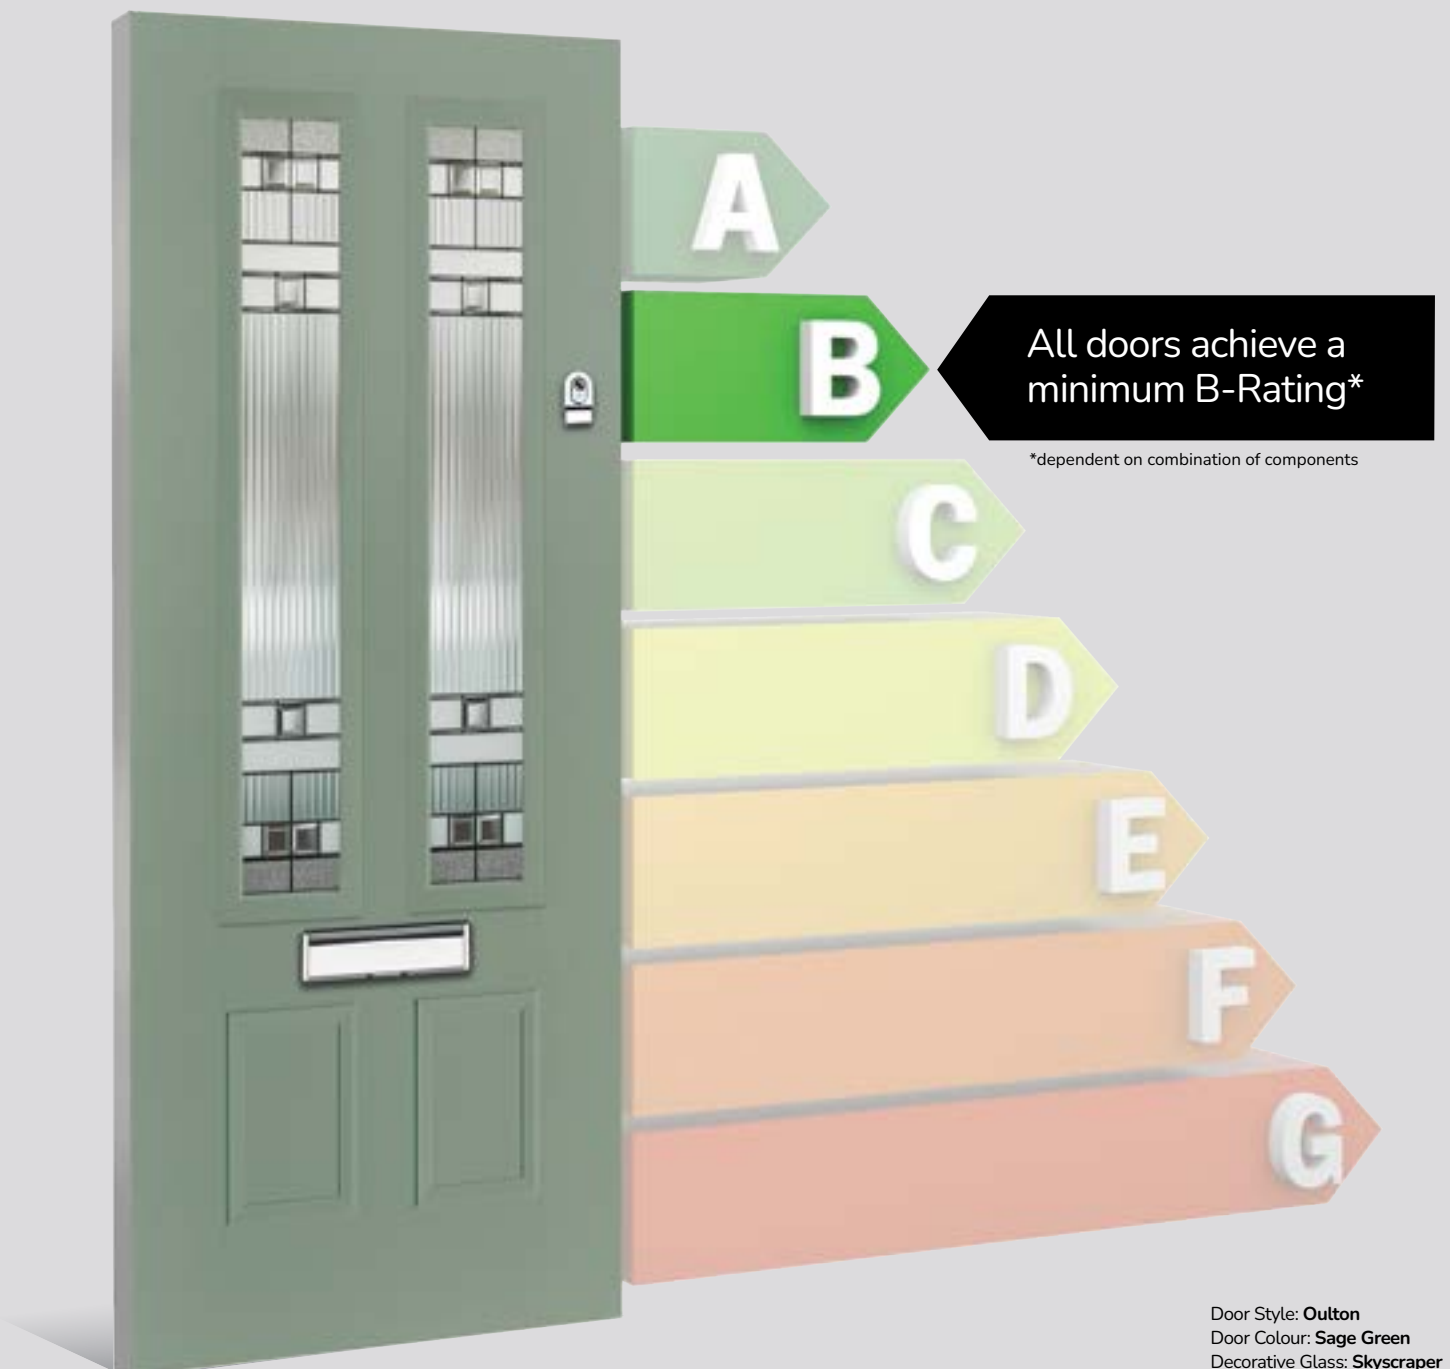

Thermal Performance

The ORiGINAL® composite doors are thermally efficient by design.

The warm foam core allows the door to have a significantly better 'U' value than any other option on the market, meaning your entranceway is more thermally efficient with ORiGINAL.

Our full door range complies with Document L and the requirements of the current Building Regulations.

Door Style: **Oulton**
Door Colour: **Sage Green**
Decorative Glass: **Skyscraper**