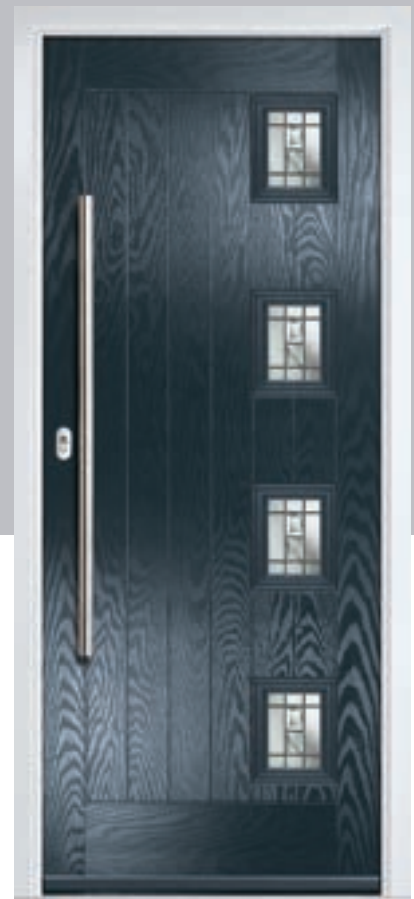

Black

Slate

Silver Grey

Mulberry

Door Colour: Clotted Cream
Door Glass: Impression

Farmhouse
Option
TRADITIONAL

Door Colour: White
Door Glass: Tectronic

Door Colour: Anthracite Grey
Door Glass: Louisiana