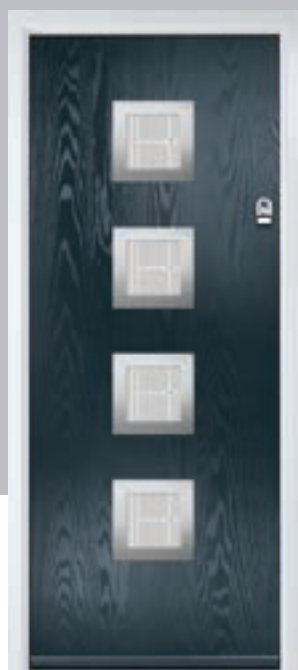

Door Colour: Anthracite Grey
Door Glass: Mercury