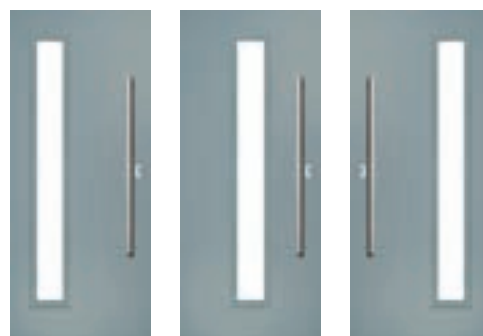

Door Colour: Bahia Blue | Door Glass: Lotus

Links Augusta Long

A full length decorative glass alternative to the standard Links Augusta.

Door Colour: Agate Grey | Door Glass: Tectronic

Doorstyle Options

Left